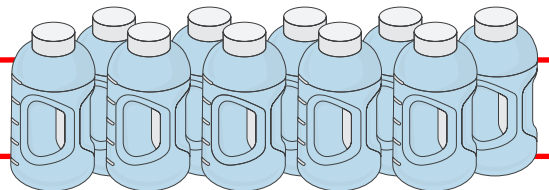

The DISTEL DOSING SYSTEM can be used with any spreader to create freshly made surface disinfectant wipes on the go. Choose a sustainably sourced spreader to reduce single-use plastic waste.

500ML BOTTLE OF CONCENTRATE

1

BOTTLES OF WORKING SOLUTION

10

5ML DOSER

1000 DOSES

1ML SPRAYER

5000 DOSES

USE THE SPREADER OF YOUR CHOICE